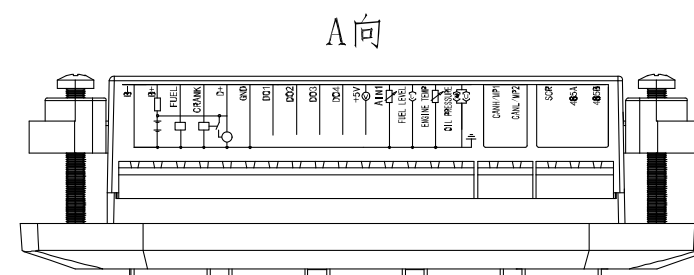

A向

Overall Dimension: 152×100×45 mm
 Panel Cutout: 115 x 89mm

							Cixi Handsometech Generator Co.,Ltd
							Control Panel
	Name	Signature	Date	Pattern marking	Weight	Scale	
Design							
Proofread							
Check					kg		
Craft		Approve		Page 1 of 1			