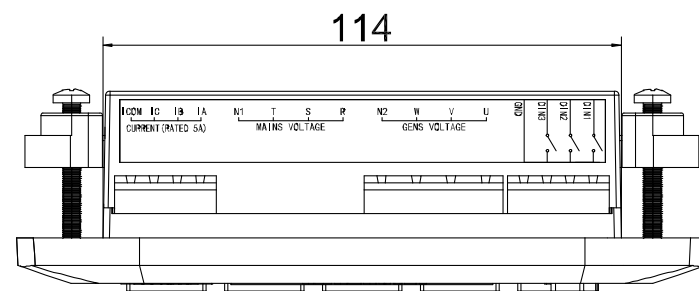

A向

Overall Dimension: 152×100×45 mm
 Panel Cutout: 115 x 89mm

							Cixi Handsometech Generator Co.,Ltd
							Control Panel
	Name	Signature	Date	Pattern marking	Weight	Scale	
Design							
Proofread							
Check					kg		
Craft		Approve		Page 1 of 1			