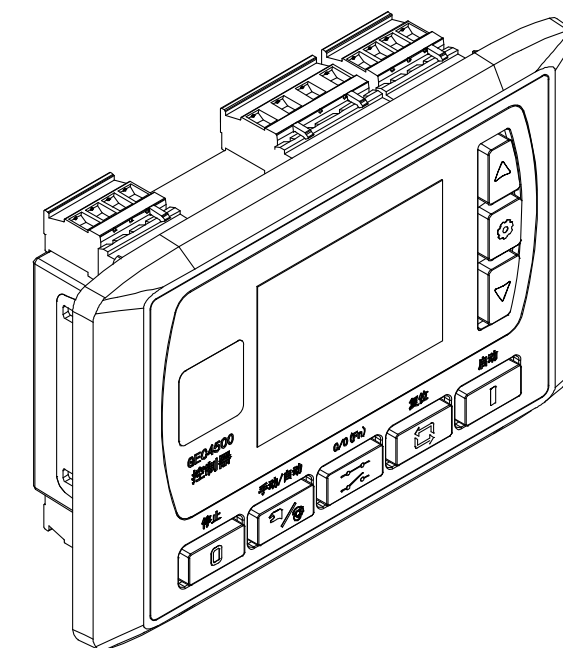

A向

Overall Dimension: 152×100×45 mm
 Panel Cutout: 115 x 89mm

							Cixi Handsometech Generator Co.,Ltd
							Control Panel
	Name	Signature	Date	Pattern marking	Weight	Scale	
Design							
Proofread							
Check					kg		
Craft		Approve		Page 1 of 1			